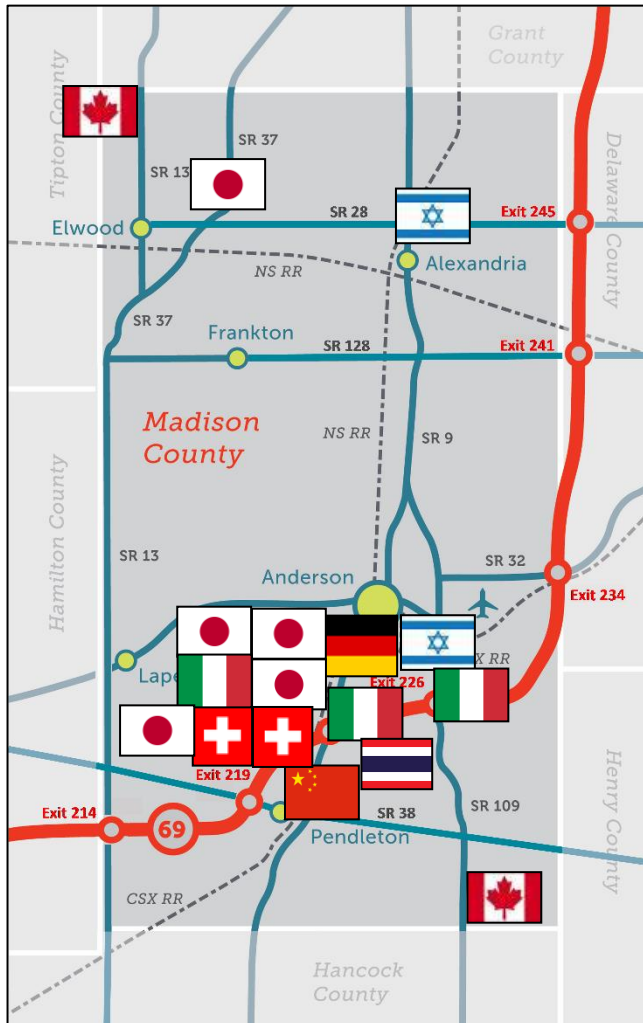

Madison County, Indiana • International Companies

Conveniently located off Interstate 69 in central Indiana, Madison County is recognized as an emerging suburb of the growing Indianapolis metropolitan area with a diverse economic base in various industrial sectors from Advanced Technology & Manufacturing to Food Processing. Madison County offers redundant utilities at low prices, low cost of living, training and support of two top universities, an experienced workforce, and a rich multicultural quality of life. This diversity in business and culture has assisted Madison County in attracting over 15 international companies, including the world's largest food manufacturer, Nestlé. Countries currently represented in Madison County include Canada, China, Germany, Israel, Italy, Japan, Thailand, and Switzerland. Madison County is committed to provide assistance to companies from abroad in any way possible.